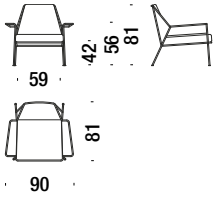

RAL 1003
Yellow

Colors Coffe Table - Colori Coffe Table

Copper

RAL 7003
Mossgrey

Work is Over Lounge Chair

Work is Over Lounge Chair **DL4L30**

■ 2,2mt. ▲ 4,2m² □ 0,6m³ 🧑 29Kg

Work is Over Side Table

Work is Over Side Table **DL4L40**

□ 0,1m³ 🧑 8Kg

Work is Over Coffee Table

Work is Over Coffee Table **DL4L41**

□ 0,3m³ 🧑 12Kg