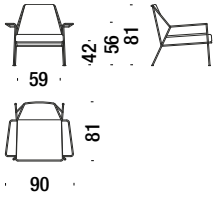

Copper

RAL 7003
Mossgrey

RAL 1015
Ivory

RAL 1003
Yellow

Work is Over Lounge Chair

Work is Over Lounge Chair **DL4L30**

■ 2,2mt. ▲ 4,2m² □ 0,6m³ 🧑 29Kg

Work is Over Side Table

Work is Over Side Table **DL4L40**

□ 0,1m³ 🧑 8Kg

Work is Over Coffee Table

Work is Over Coffee Table **DL4L41**

□ 0,3m³ 🧑 12Kg